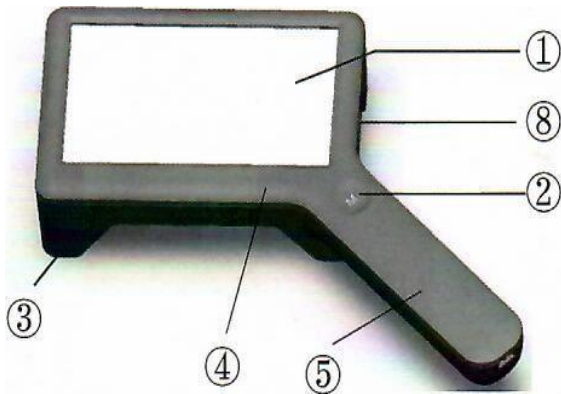

- Do not look at the sun or other bright light sources through the magnifying Screen. This may damage your eyes.
- Do not look directly at the LED light as they are very bright.
- Do not point the LED lights directly at others.
- Always handle the magnifier with care.
- Do not get the magnifier wet or operate it with wet hands.
- Keep the magnifier away from direct heat sources.

Getting to know your *Just Read*

TOP VIEW

UNDERNEATH VIEW

1	Screen
2	Magnification Change Button
3	Support Frame
4	Screen Frame
5	Integral Battery
6	LED Lights
7	Power Switch
8	USB Charge Point

To Operate

- 1 Turn **ON** using the slide switch (7) on the underside.
- 2 Press the button (2) on the handle to switch on the screen.
- 3 Press button (2) again to change magnification.
- 4 There are 3 levels of magnification.
Press once = 3X magnification
Press twice = 5X magnification.
Press three = 10X magnification
Press four = switch off the screen.

Specifications

Lens Size	4.3" 91x56mm
Magnification	3X, 5X, 10X,
Illumination	6 White LEDs
Power	3.7v 1200mAh
Operating Time	Approx.2 Hours
Size	181x413x32mm
Weight	Approx. 145g.

For information about other Optima Low Vision products or services please visit: