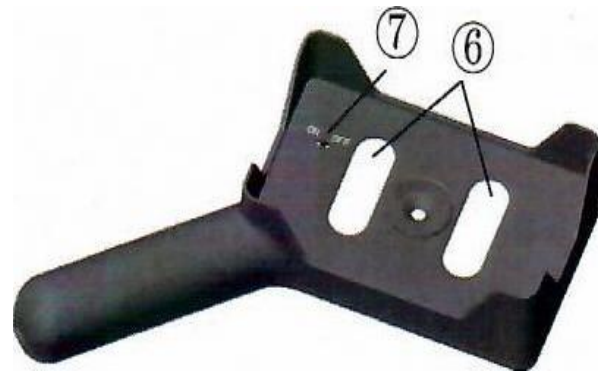

Getting to know your *Just Read*

TOP VIEW

UNDERNEATH VIEW

1	Screen
2	Magnification Change Button
3	Support Frame
4	Screen Frame
5	Integral Battery
6	LED Lights
7	Power Switch
8	USB Charge Point

To Operate

- 1 Turn **ON** using the slide switch (7) on the underside.
- 2 Press the button (2) on the handle to switch on the screen.
- 3 Press button (2) again to change magnification.
- 4 There are 3 levels of magnification.
Press once = 3X magnification
Press twice = 5X magnification.
Press three = 10X magnification
Press four = switch off the screen.

Specifications

Lens Size	4.3" 91x56mm
Magnification	3X, 5X, 10X,
Illumination	6 White LEDs
Power	3.7v 1200mAh
Operating Time	Approx.2 Hours
Size	181x413x32mm
Weight	Approx. 145g.

For information about other Optima Low Vision products or services please visit: