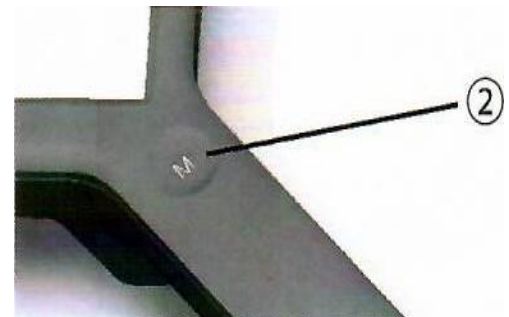

Getting to know your *Just Read*

TOP VIEW

UNDERNEATH VIEW

1	Screen
2	Magnification Change Button
3	Support Frame
4	Screen Frame
5	Integral Battery
6	LED Lights
7	Power Switch
8	USB Charge Point

To Operate

- 1 Turn **ON** using the slide switch (7) on the underside.
- 2 Press the button (2) on the handle to switch on the screen.
- 3 Press button (2) again to change magnification.
- 4 There are 3 levels of magnification.
Press once = 3X magnification
Press twice = 5X magnification.
Press three = 10X magnification
Press four = switch off the screen.

Specifications

Lens Size	4.3" 91x56mm
Magnification	3X, 5X, 10X,
Illumination	6 White LEDs
Power	3.7v 1200mAh
Operating Time	Approx.2 Hours
Size	181x413x32mm
Weight	Approx. 145g.

For information about other Optima Low Vision products or services please visit: